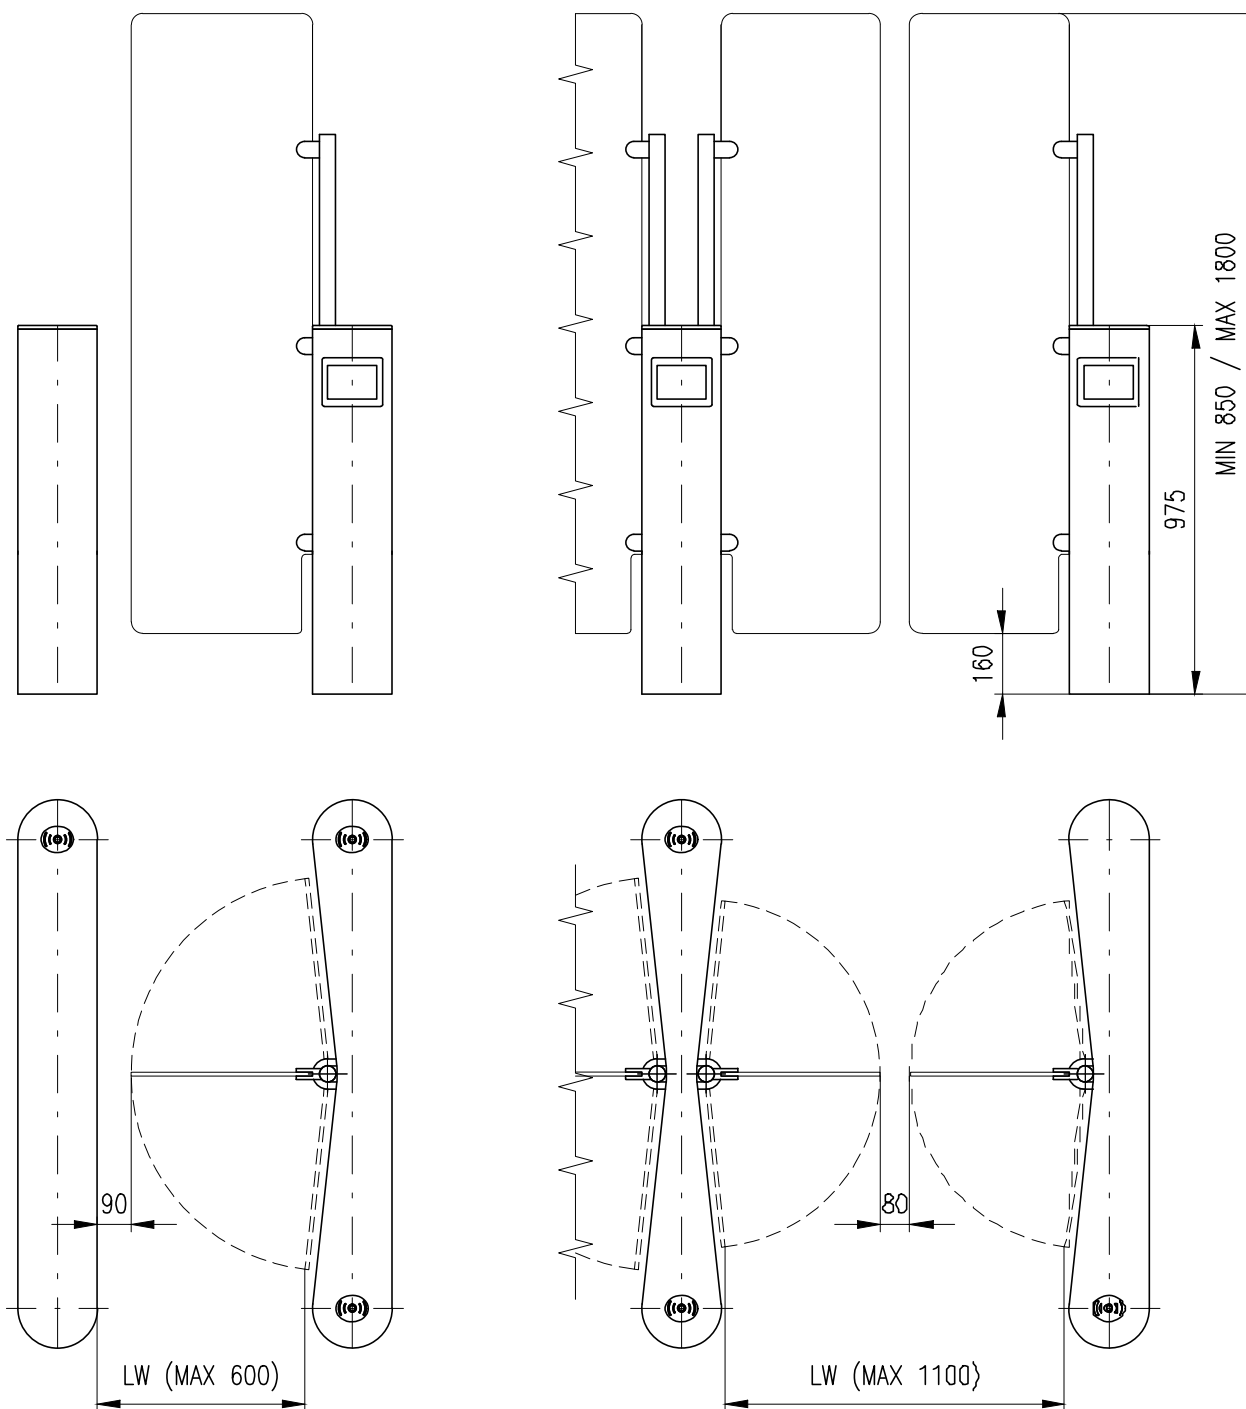

	LW:	550	600	650	700	800	900	1000	1100
A	One wing	780	830	X	X	X	X	X	X
	Two wings	760	810	860	910	1030	1130	1250	1350

M 1:20

One wing variant

Two wings variant

☒ - WIRE INPUT (80 x 140)

	Date	19.08.2013	Drawn by	Material	Order No.
	Size	Project: EasyGate-HG/HR/DG/DR			
Scale	1:10		Title:	Anchoring dimensions	
D.No. PK 130819-1					Part/Parts