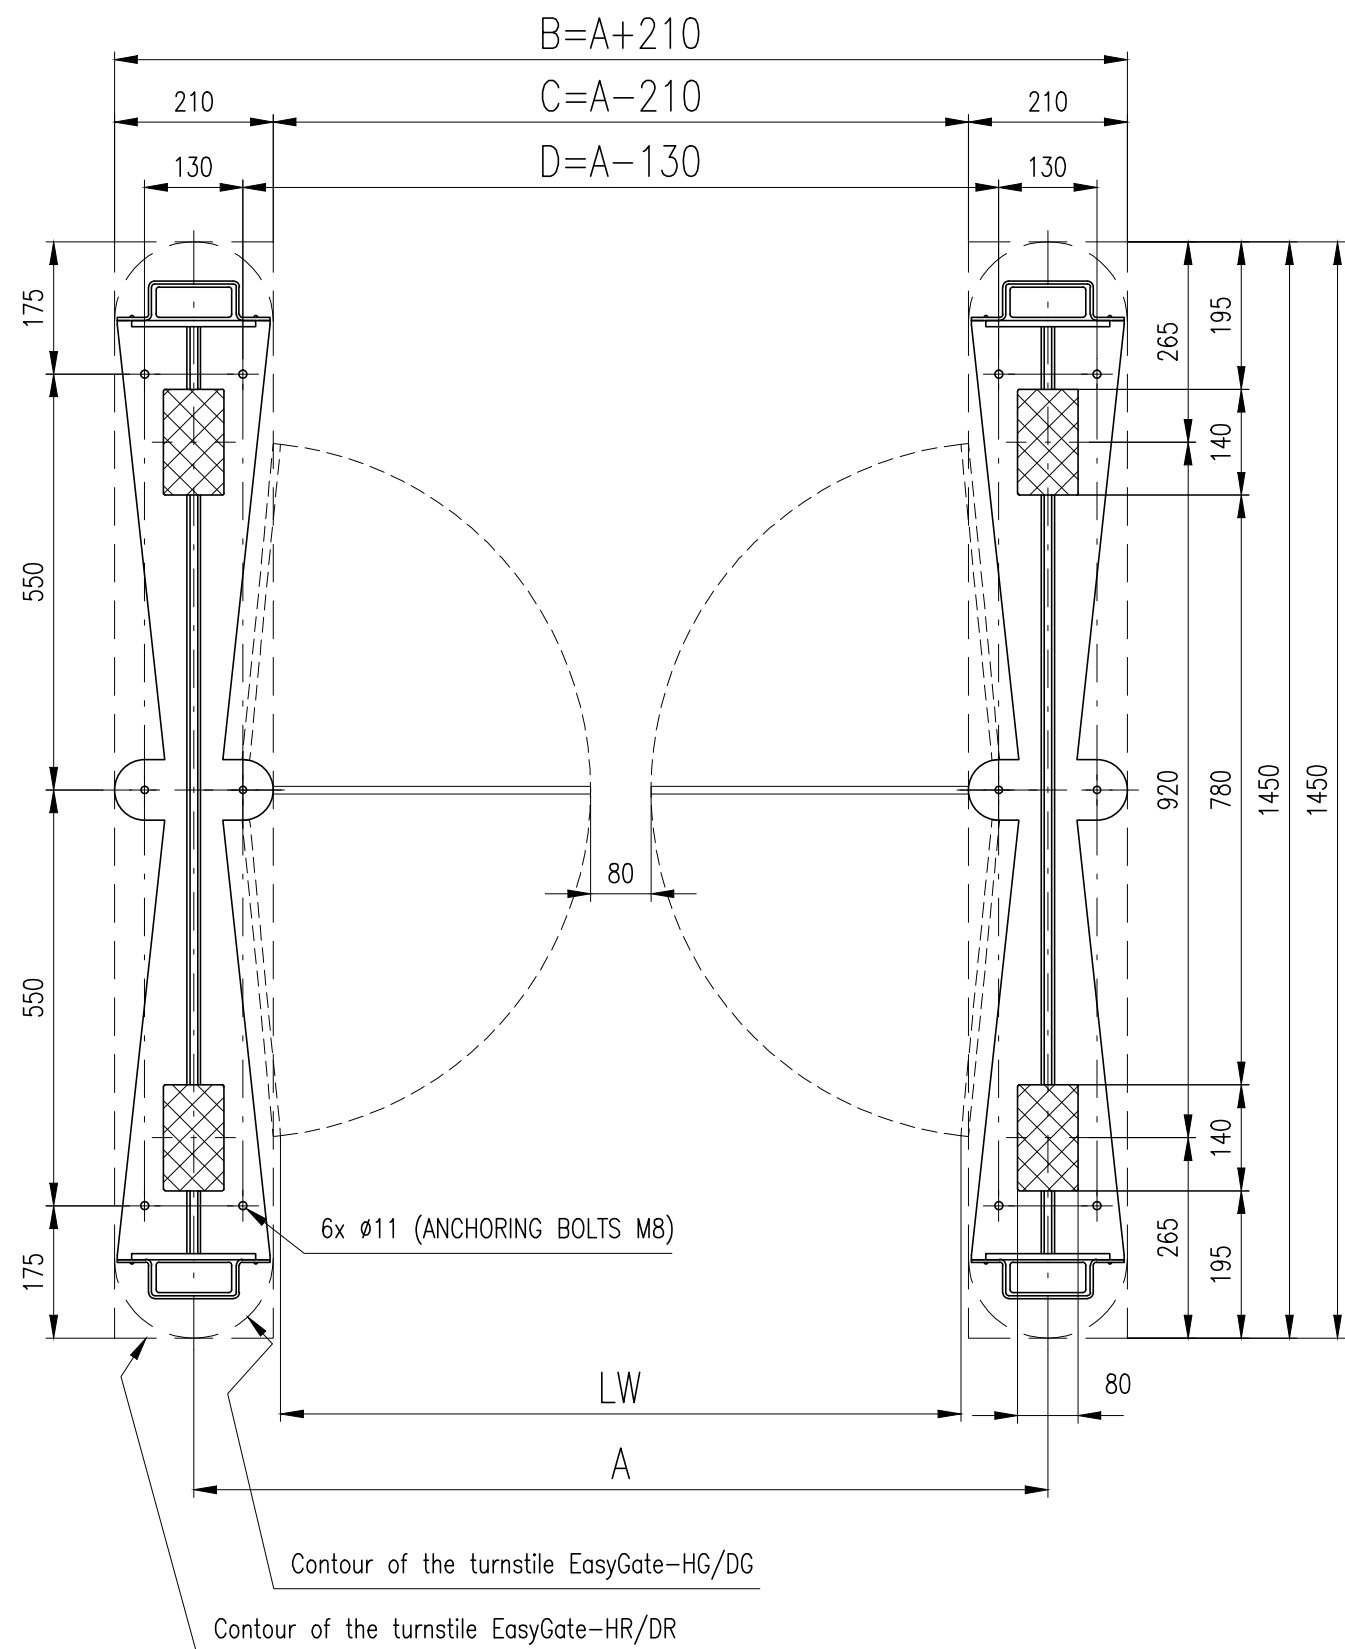

	LW:	550	600	650	700	800	900	1000	1100
A	One wing	780	830	X	X	X	X	X	X
	Two wings	760	810	860	910	1030	1130	1250	1350

M 1:20

One wing variant

Two wings variant

☒ - WIRE INPUT (80 x 140)

	Date	19.08.2013	Drawn by	Material	Order No.
	Size	Project: EasyGate-HG/HR/DG/DR			
Scale	1:10		Title:	Anchoring dimensions	
D.No. PK 130819-1					Part/Parts